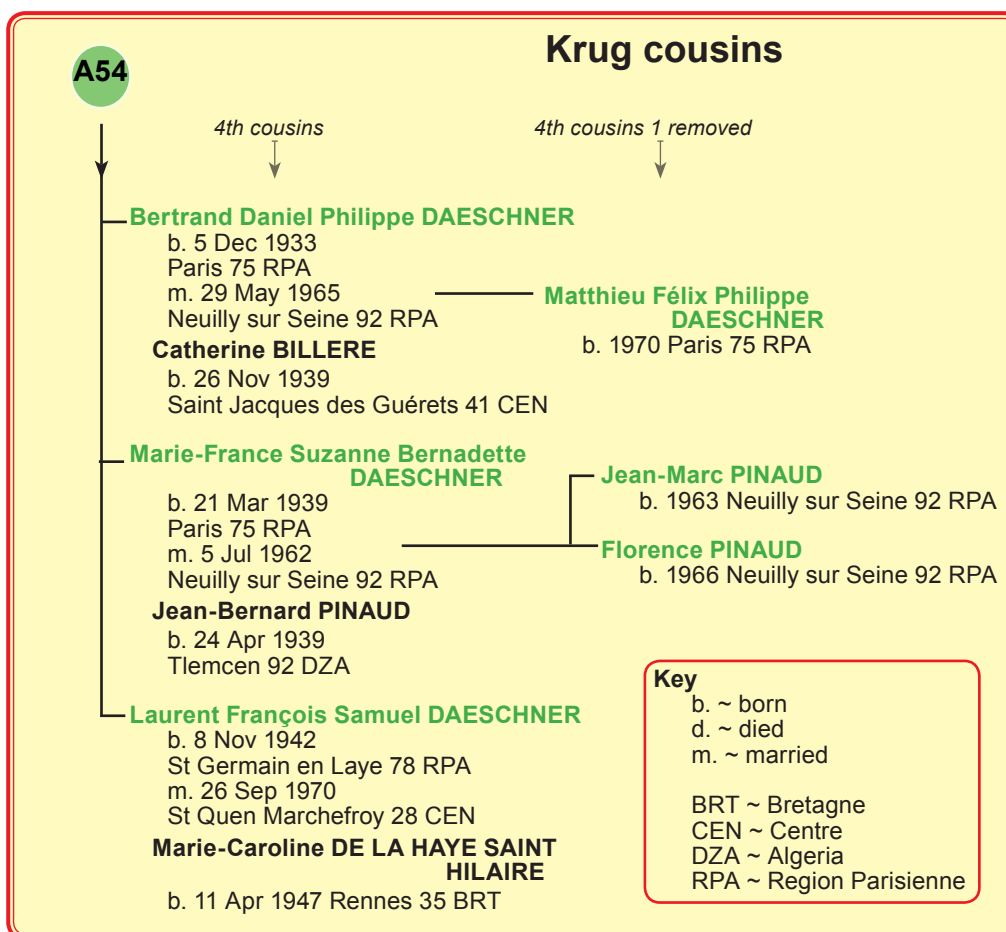

Krug cousins