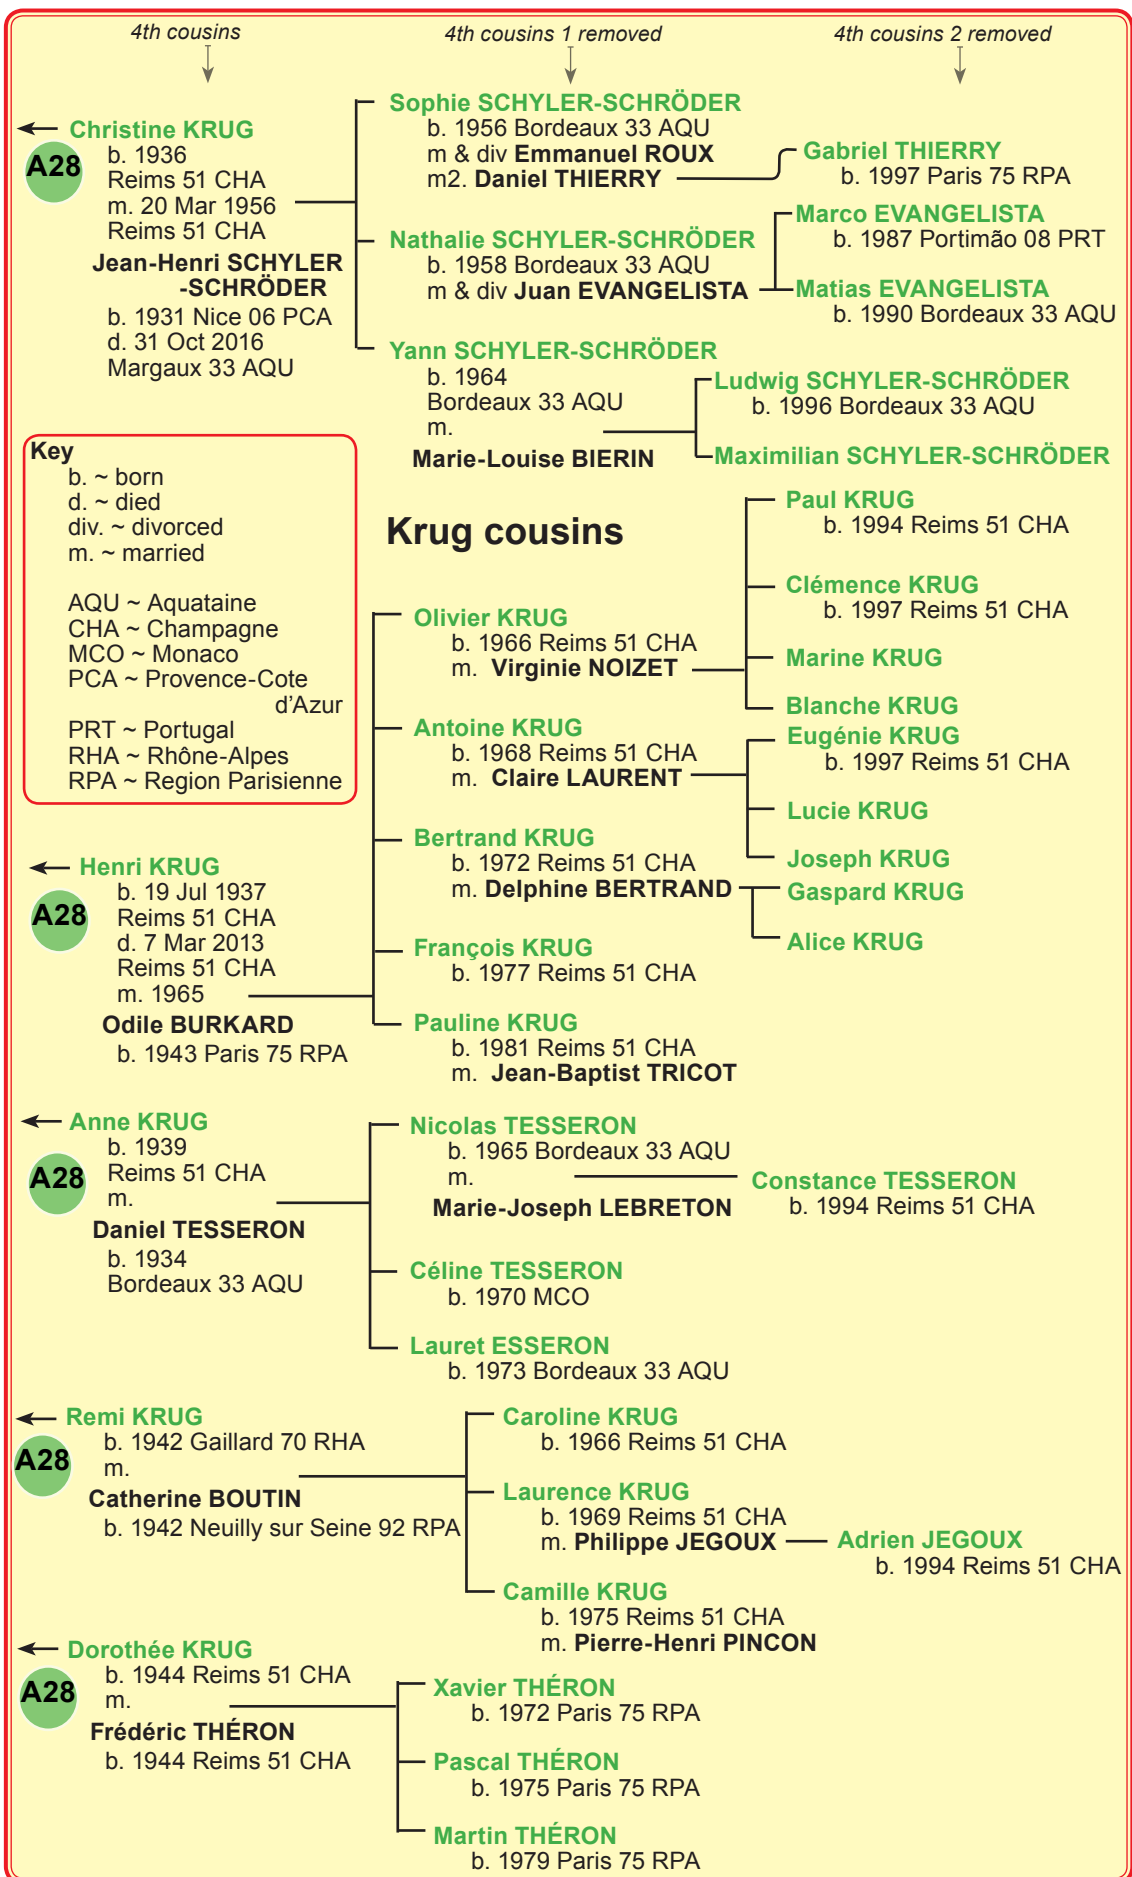

Krug cousins