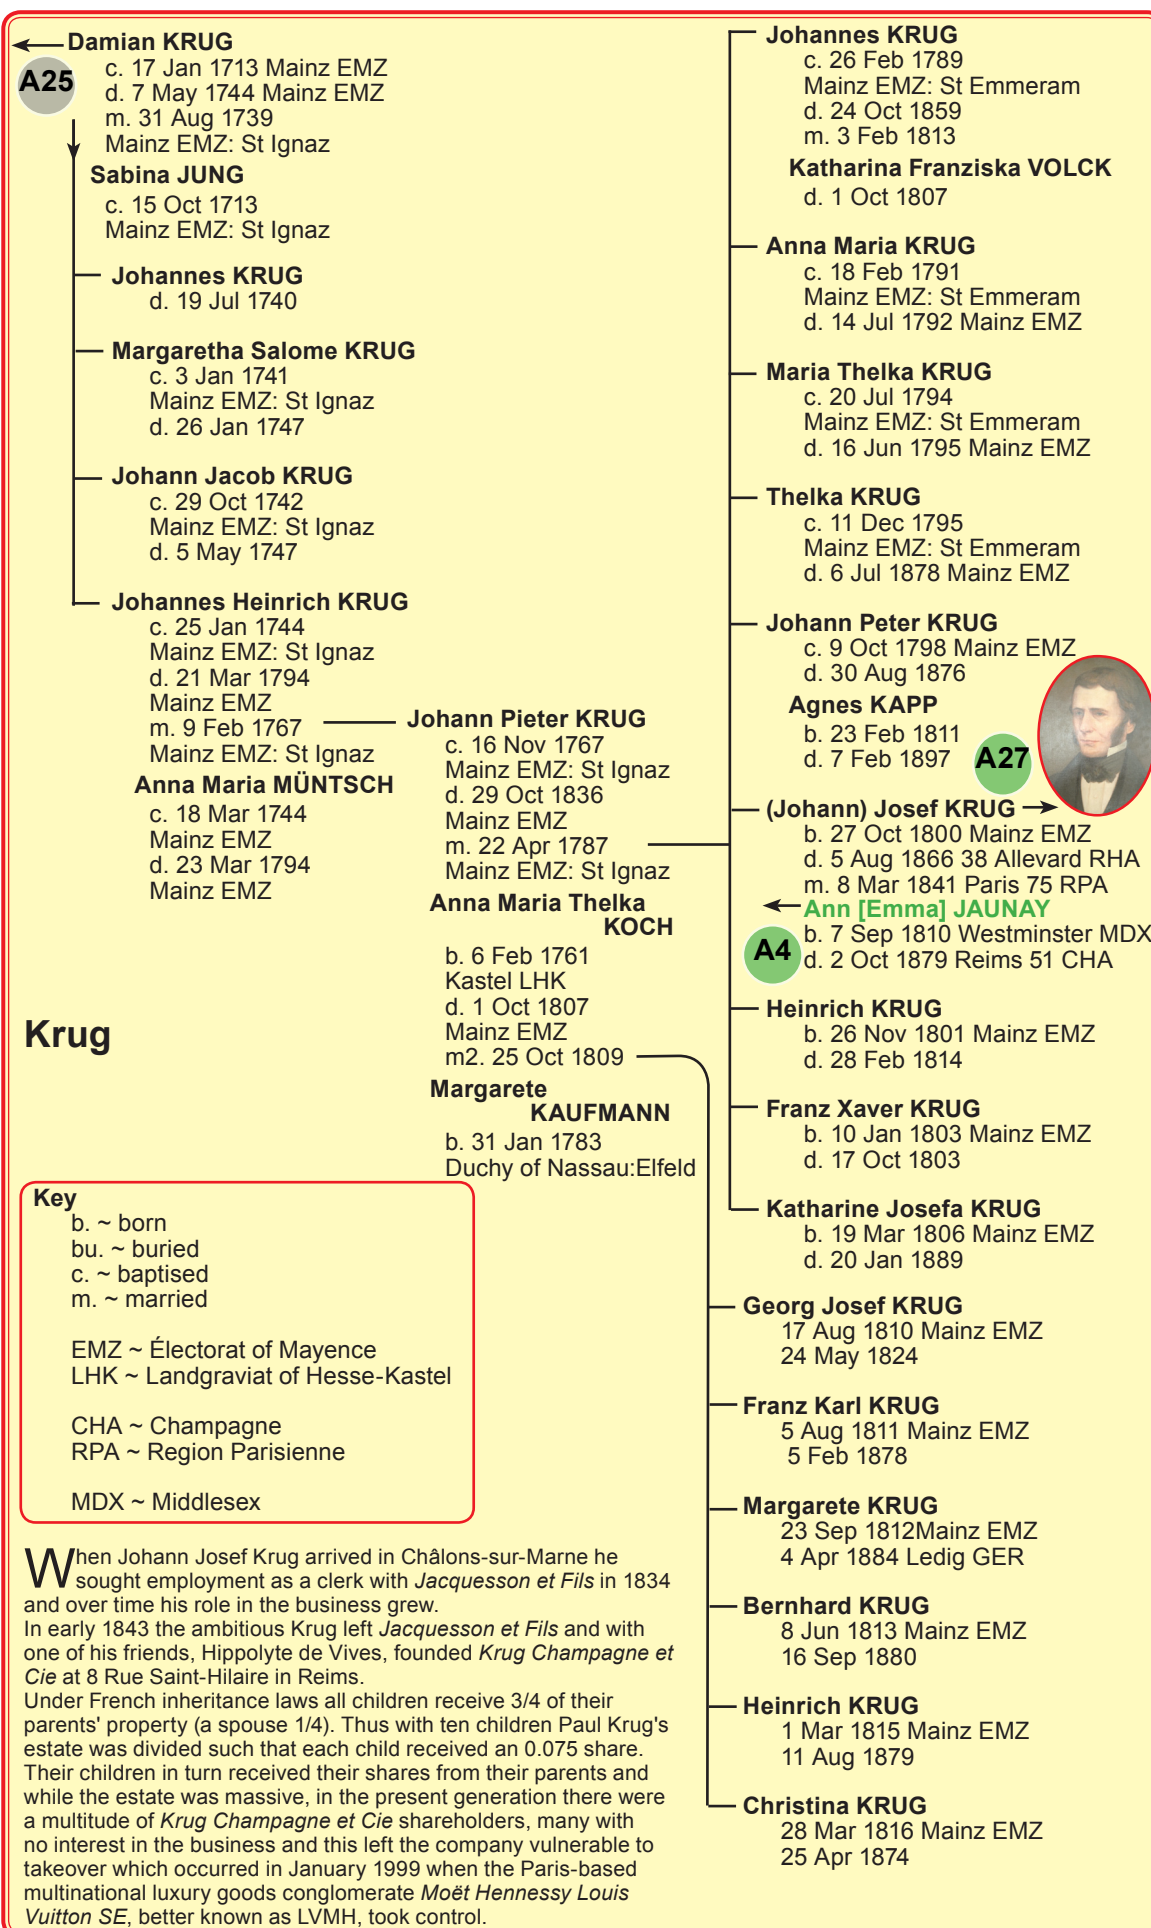

Krug family