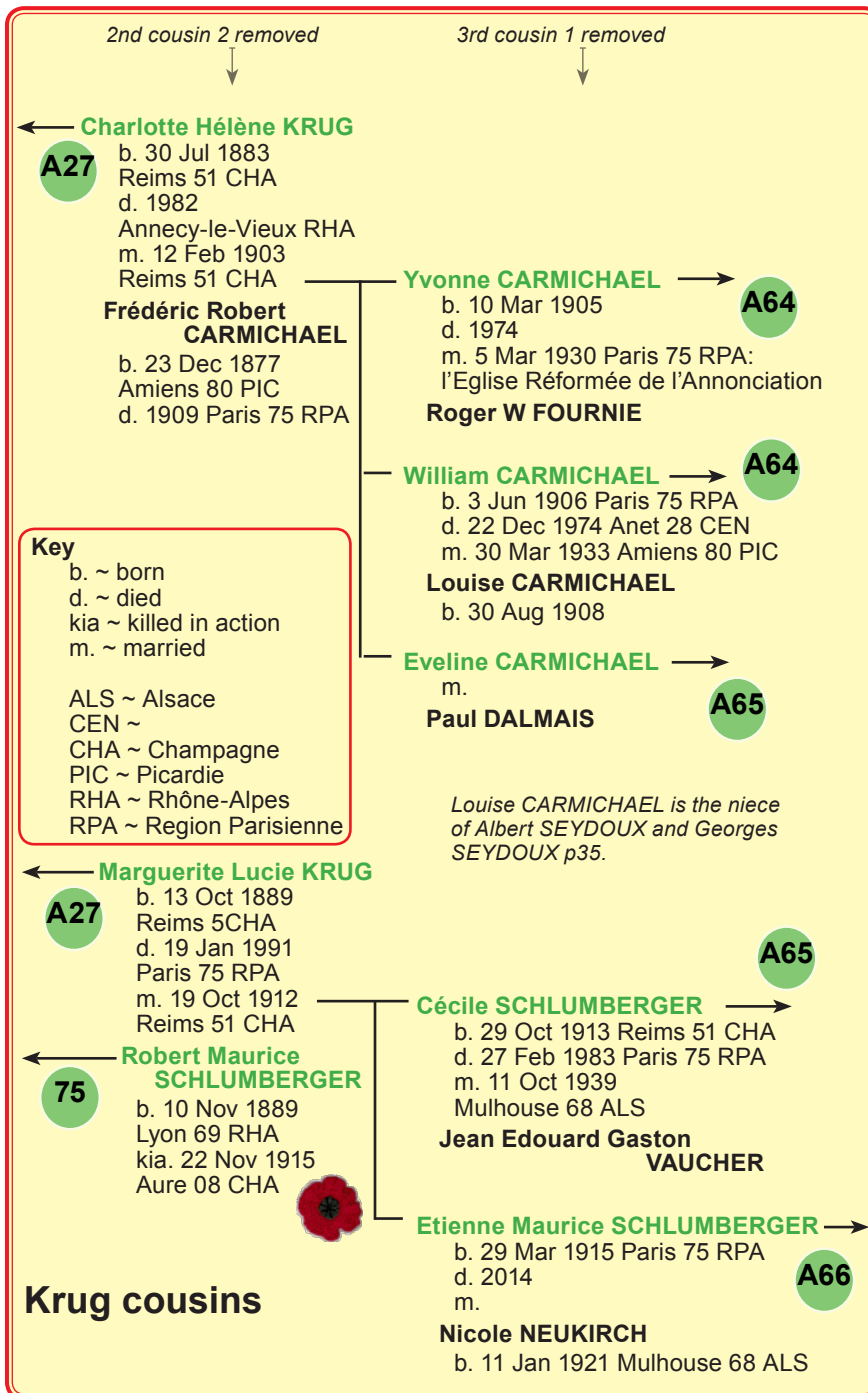

Krug cousins