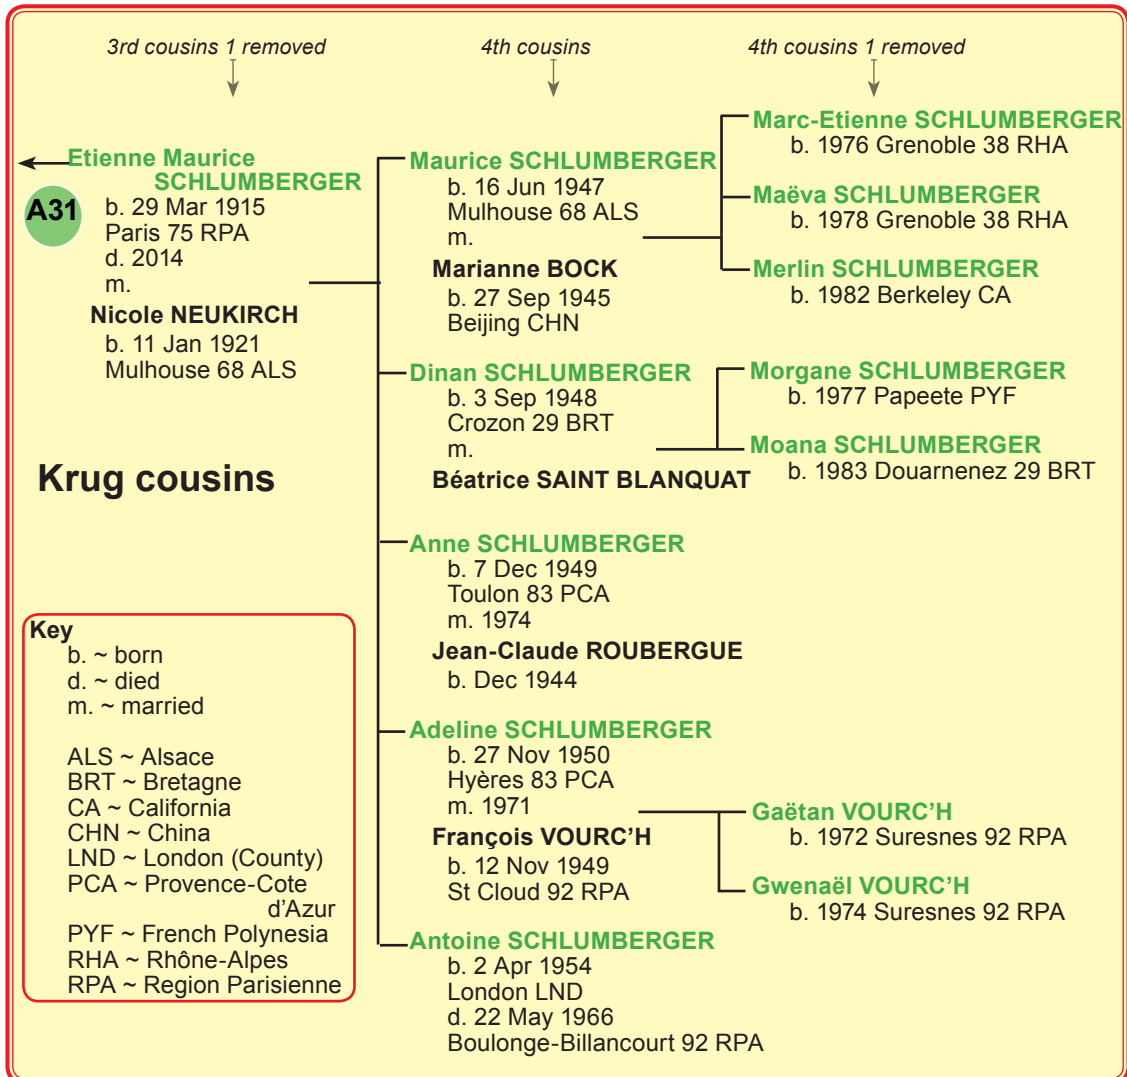

Krug family

1 rue Colbert Reims

Key
b. ~ born
bu. ~ buried
c. ~ baptised
m. ~ married

EMZ ~ Electorate of Mayence
LHD ~ Landgraviat of Hesse-Darmstadt

Krug

The original Krugs were butchers in Darmstadt by the mid 17th century and remain so until this day and now operate at 80 Heidelberger Strass (pictured). Later in the same century a branch of the family moved to Mainz on the Rhine where they continued as butchers for a number of generations.

Krug cousins

Krug cousins

Krug cousins

Krug cousins

Krug cousins

Krug cousins

Krug cousins

Krug cousins

Krug cousins

Krug cousins

Krug cousins