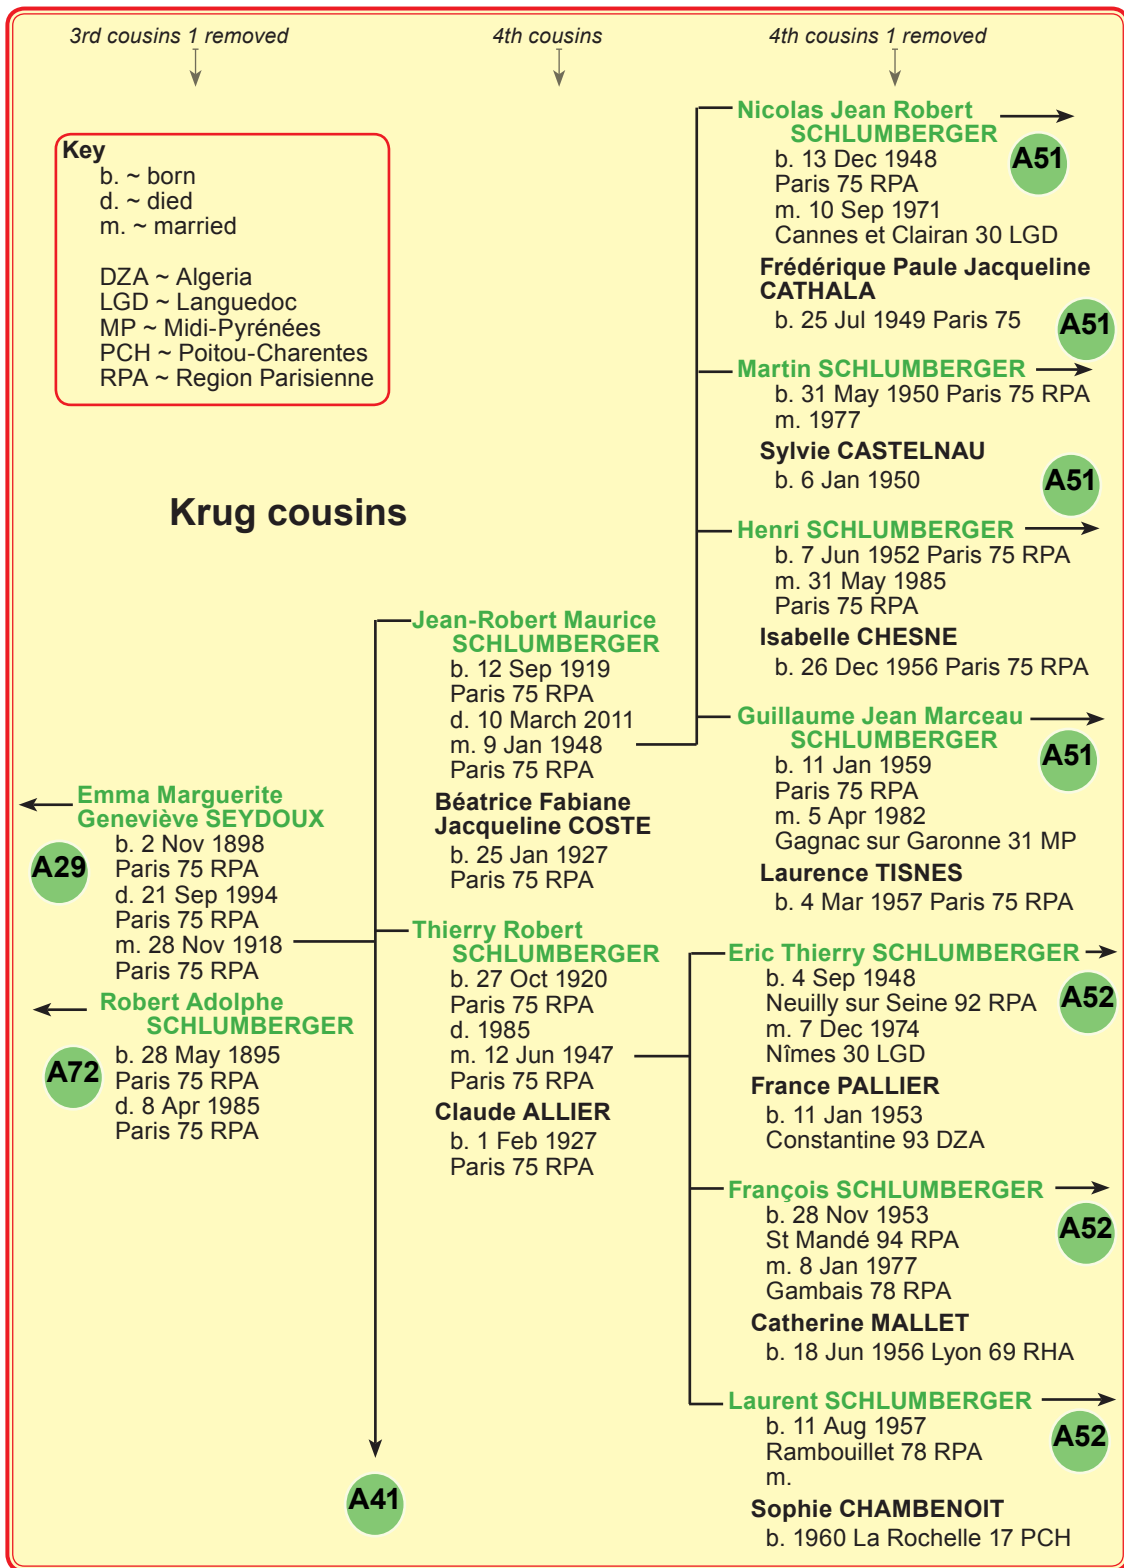

Krug cousins