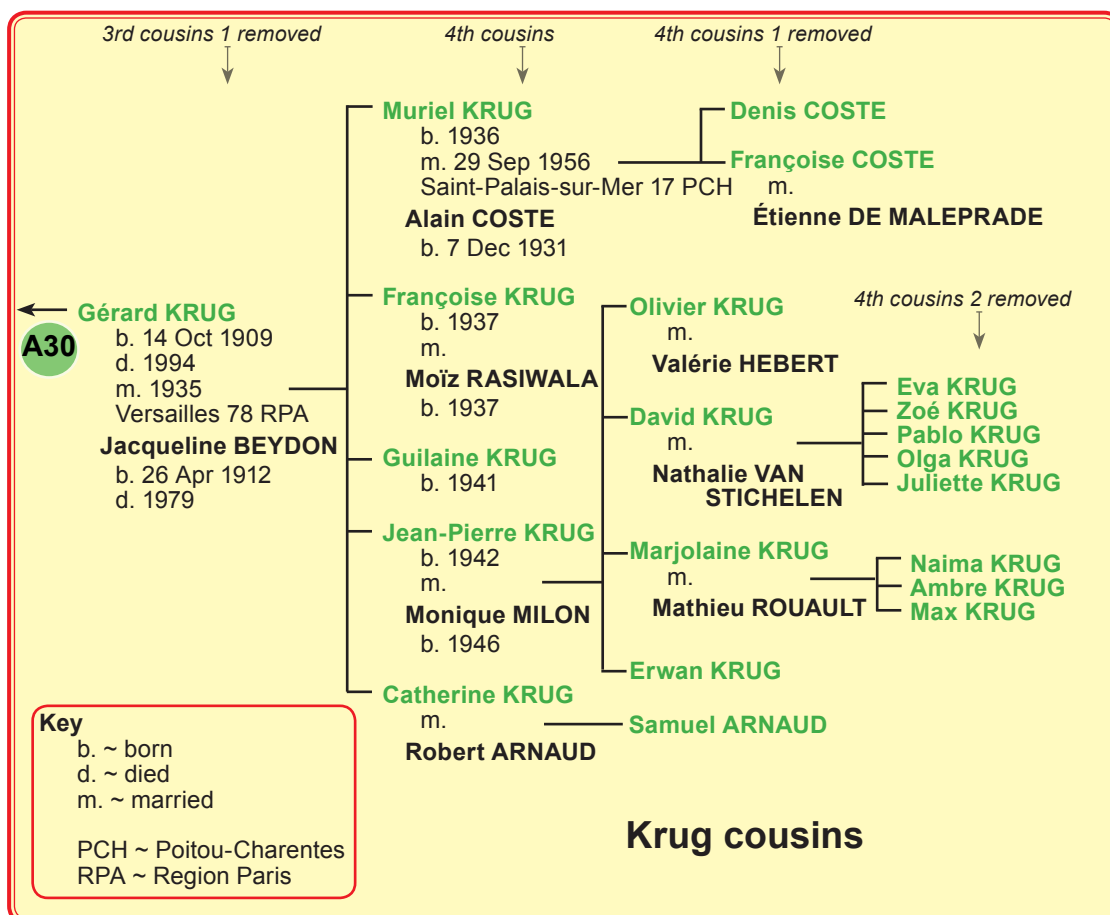

Krug cousins