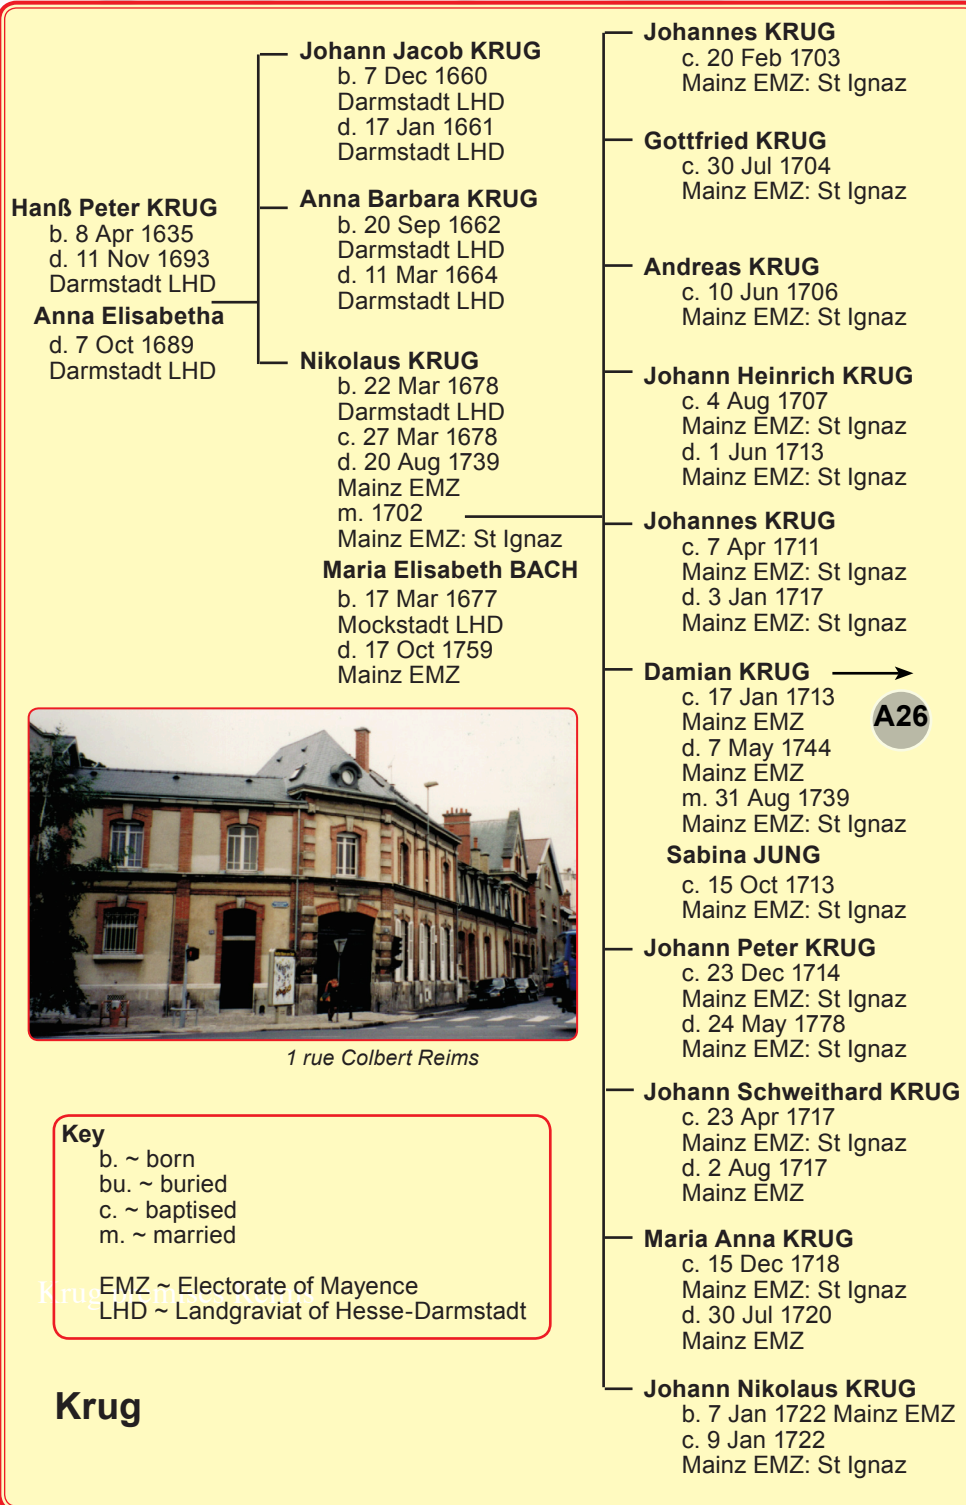

Krug family

1 rue Colbert Reims

Key
b. ~ born
bu. ~ buried
c. ~ baptised
m. ~ married

EMZ ~ Electorate of Mayence
LHD ~ Landgraviat of Hesse-Darmstadt

Krug

The original Krugs were butchers in Darmstadt by the mid 17th century and remain so until this day and now operate at 80 Heidelberger Strass (pictured). Later in the same century a branch of the family moved to Mainz on the Rhine where they continued as butchers for a number of generations.