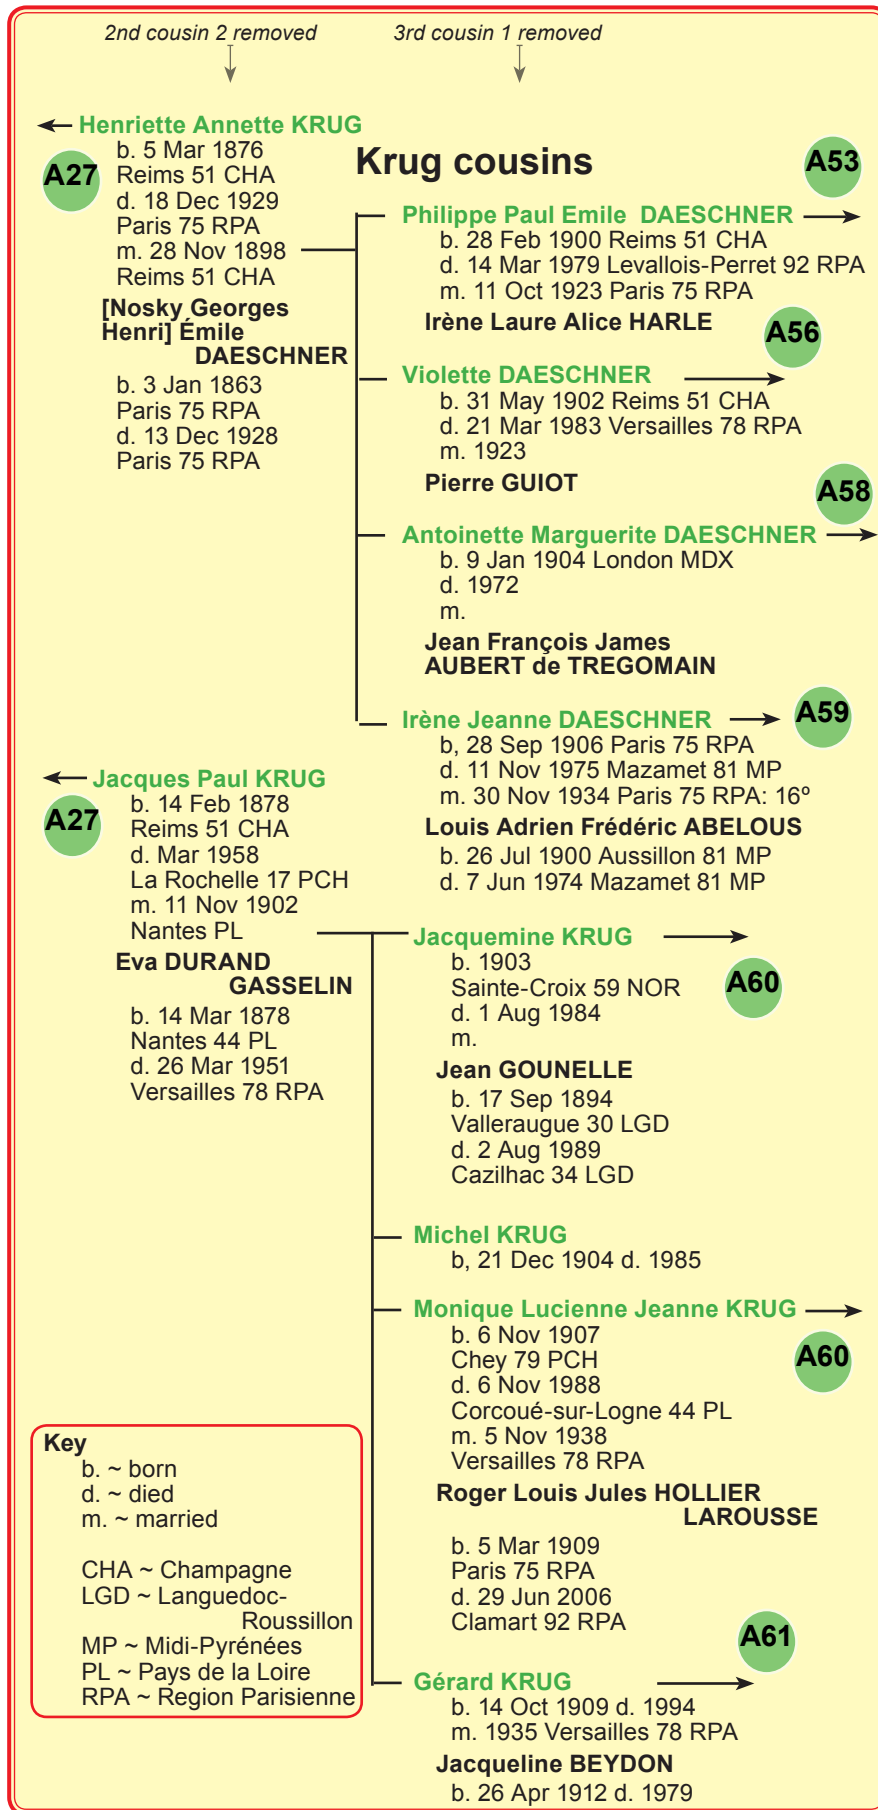

Krug cousins