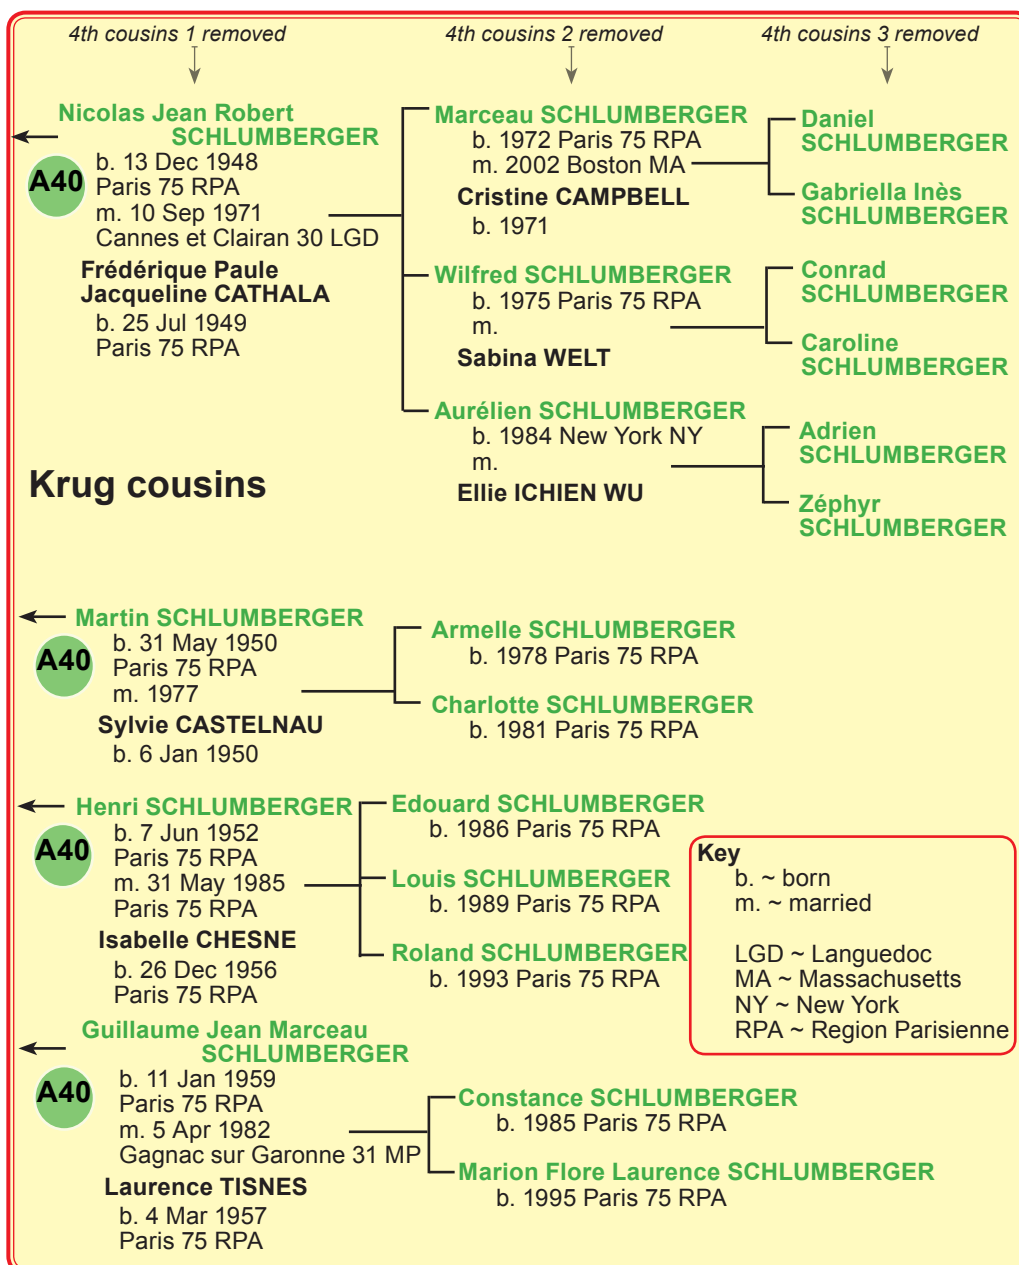

Krug family

1 rue Colbert Reims

Key
b. ~ born
bu. ~ buried
c. ~ baptised
m. ~ married

EMZ ~ Electorate of Mayence
LHD ~ Landgraviat of Hesse-Darmstadt

Krug

The original Krugs were butchers in Darmstadt by the mid 17th century and remain so until this day and now operate at 80 Heidelberger Strass (pictured). Later in the same century a branch of the family moved to Mainz on the Rhine where they continued as butchers for a number of generations.

Krug cousins

Krug cousins

Krug cousins

Krug cousins

Krug cousins

Krug cousins

Krug cousins

Krug cousins