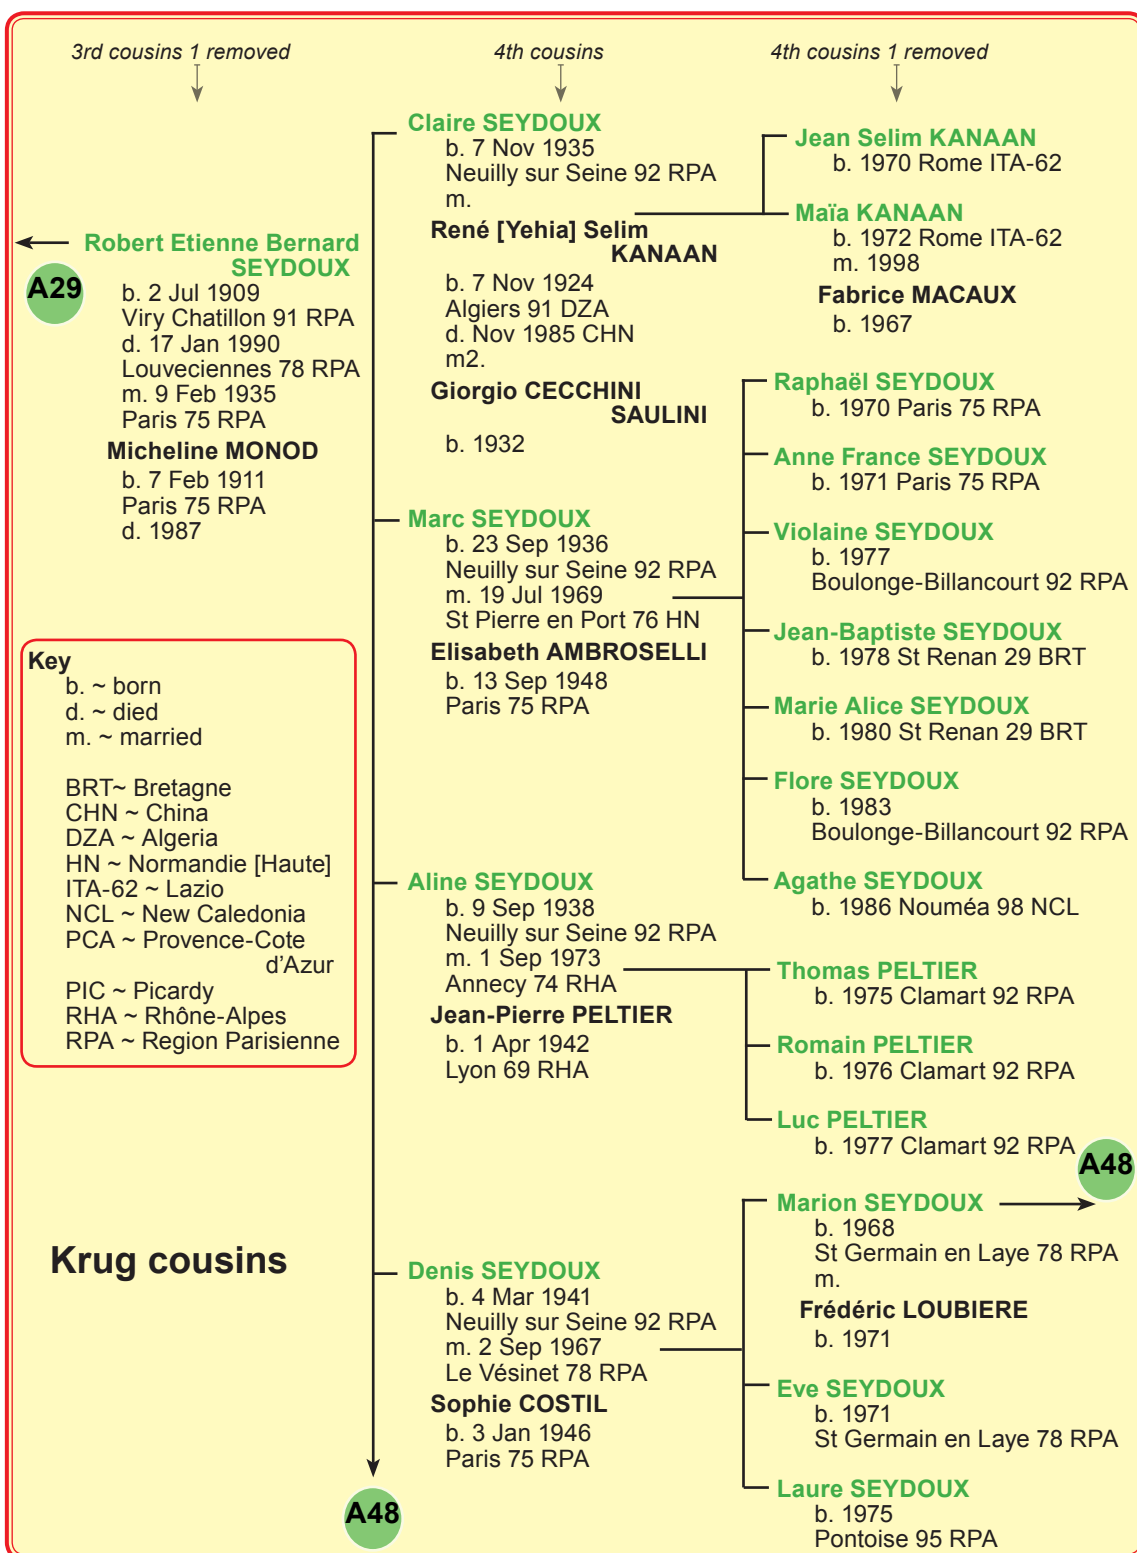

Krug family

1 rue Colbert Reims

Key
b. ~ born
bu. ~ buried
c. ~ baptised
m. ~ married

EMZ ~ Electorate of Mayence
LHD ~ Landgraviat of Hesse-Darmstadt

Krug

The original Krugs were butchers in Darmstadt by the mid 17th century and remain so until this day and now operate at 80 Heidelberger Strass (pictured). Later in the same century a branch of the family moved to Mainz on the Rhine where they continued as butchers for a number of generations.

Krug cousins

Krug cousins

Krug cousins

Krug cousins

Krug cousins

Krug cousins

Krug cousins

Krug cousins