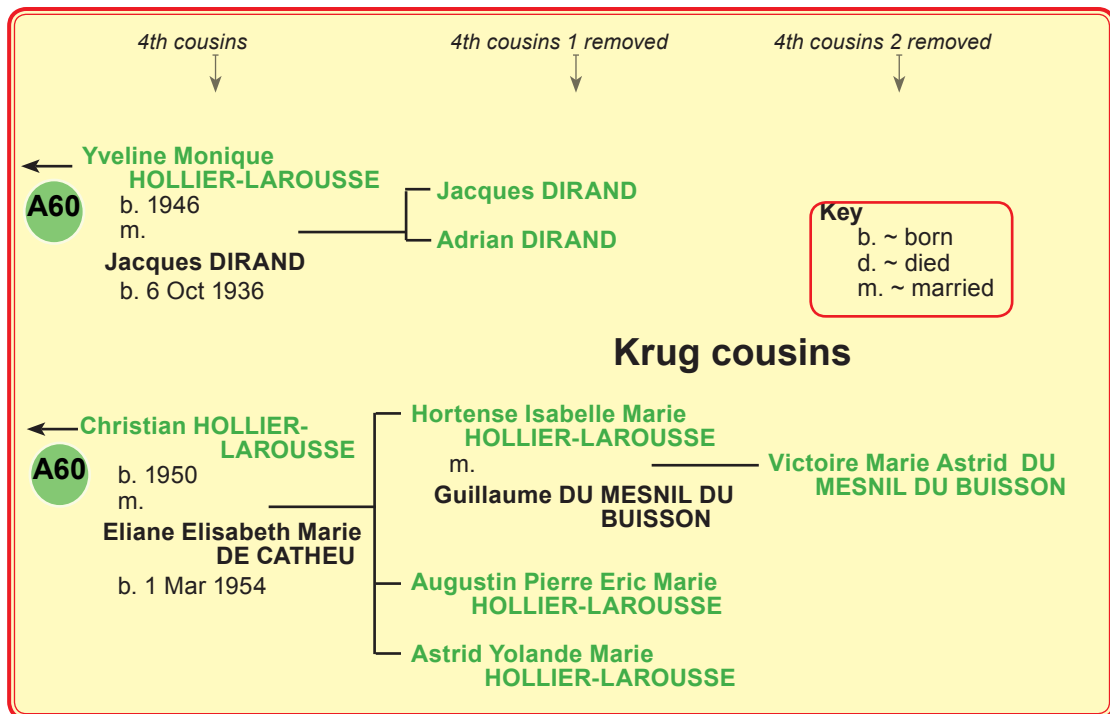

Krug family

1 rue Colbert Reims

Key
b. ~ born
bu. ~ buried
c. ~ baptised
m. ~ married

EMZ ~ Electorate of Mayence
LHD ~ Landgraviat of Hesse-Darmstadt

Krug

The original Krugs were butchers in Darmstadt by the mid 17th century and remain so until this day and now operate at 80 Heidelberger Strass (pictured). Later in the same century a branch of the family moved to Mainz on the Rhine where they continued as butchers for a number of generations.

Krug cousins

Krug cousins

Krug cousins

Krug cousins

Krug cousins

Krug cousins

Krug cousins

Krug cousins