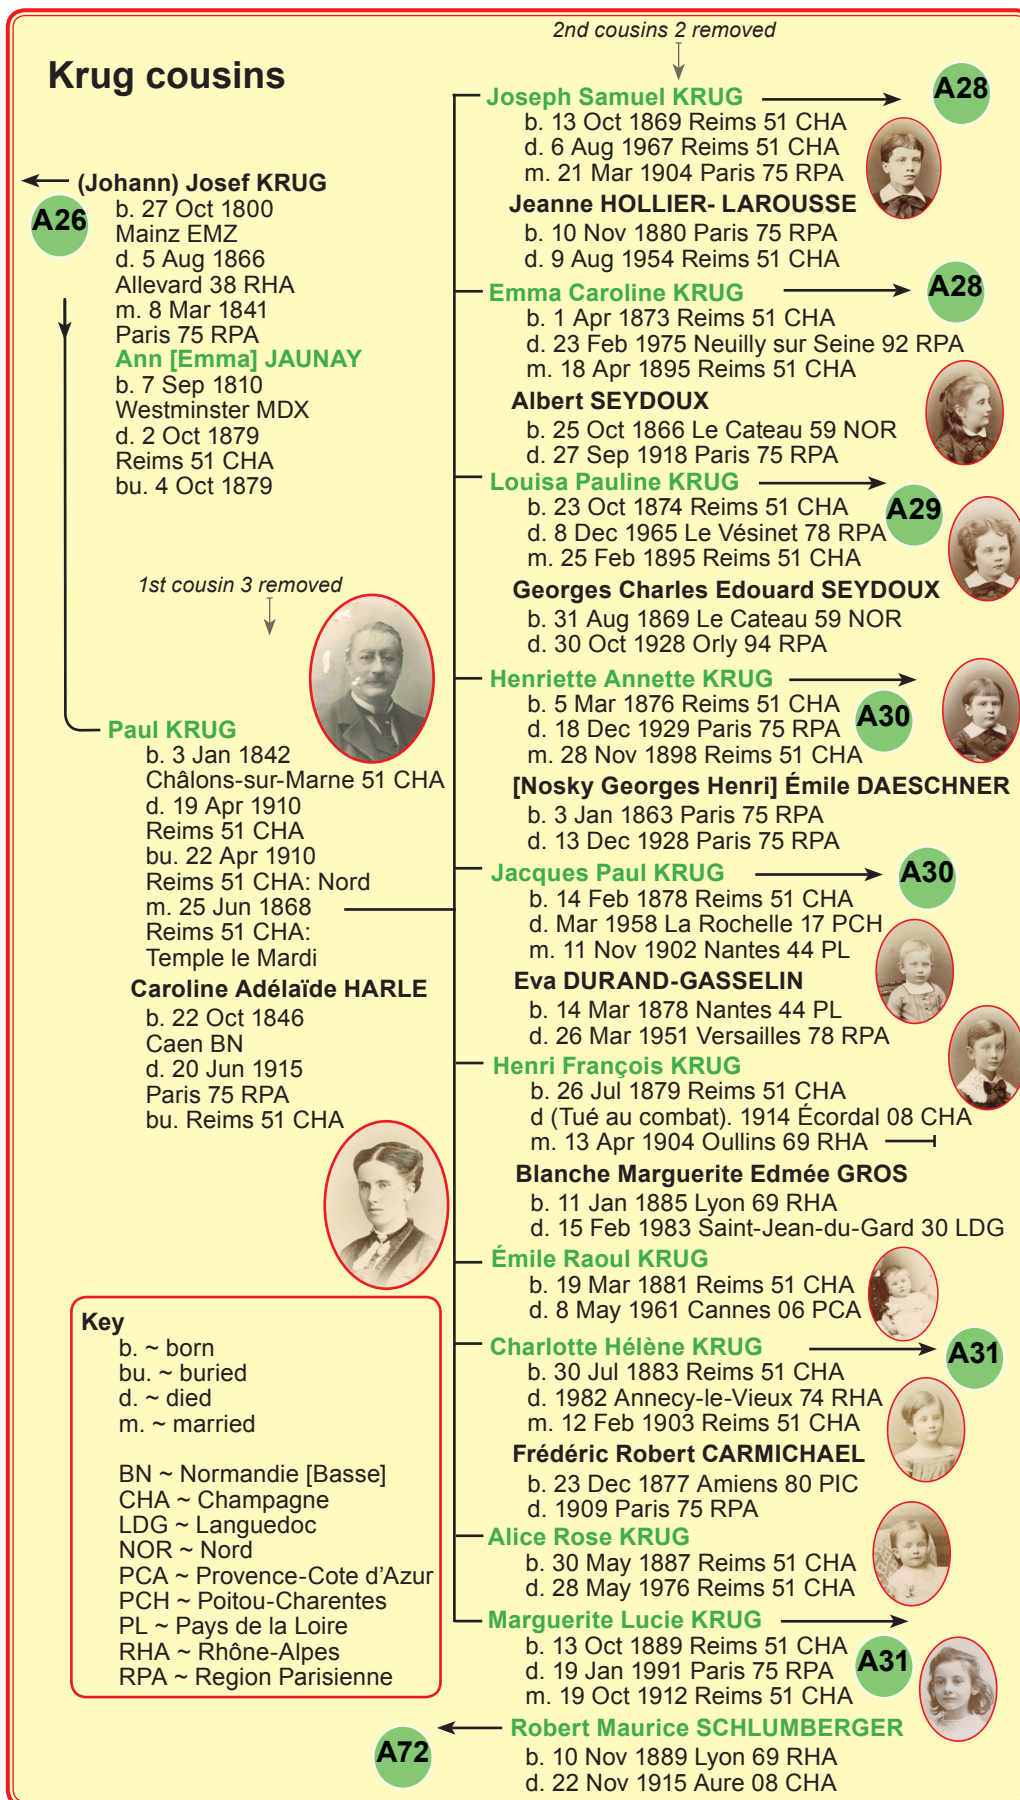

Krug cousins