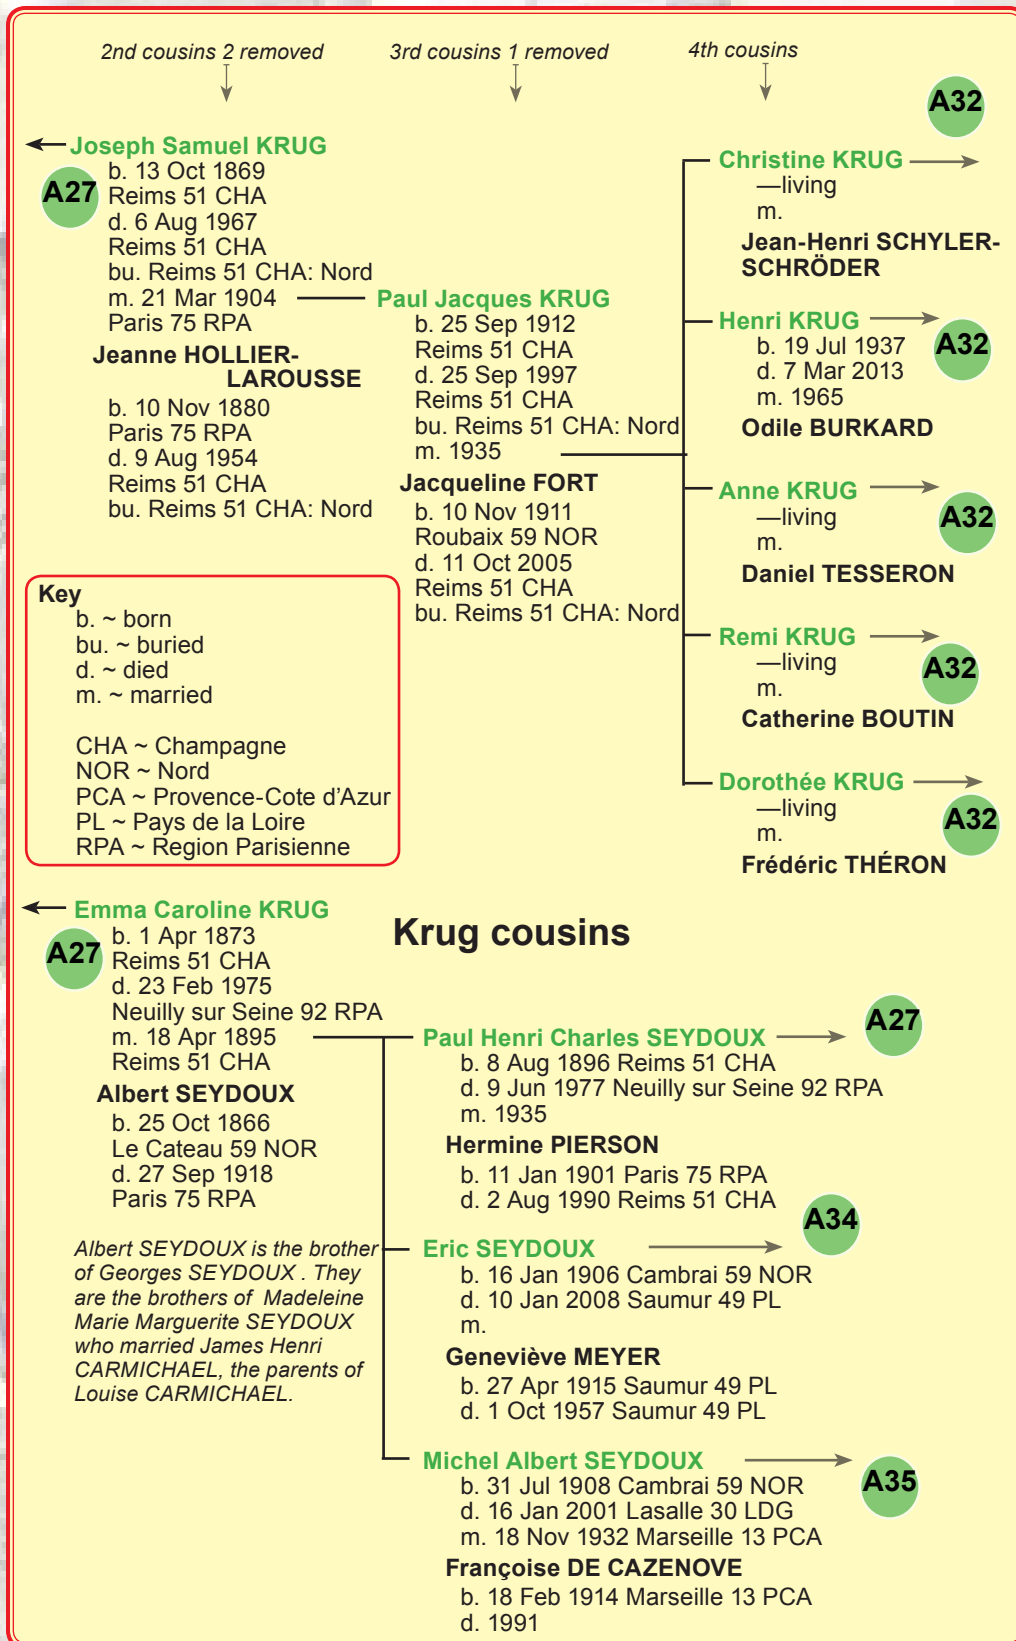

Krug cousins