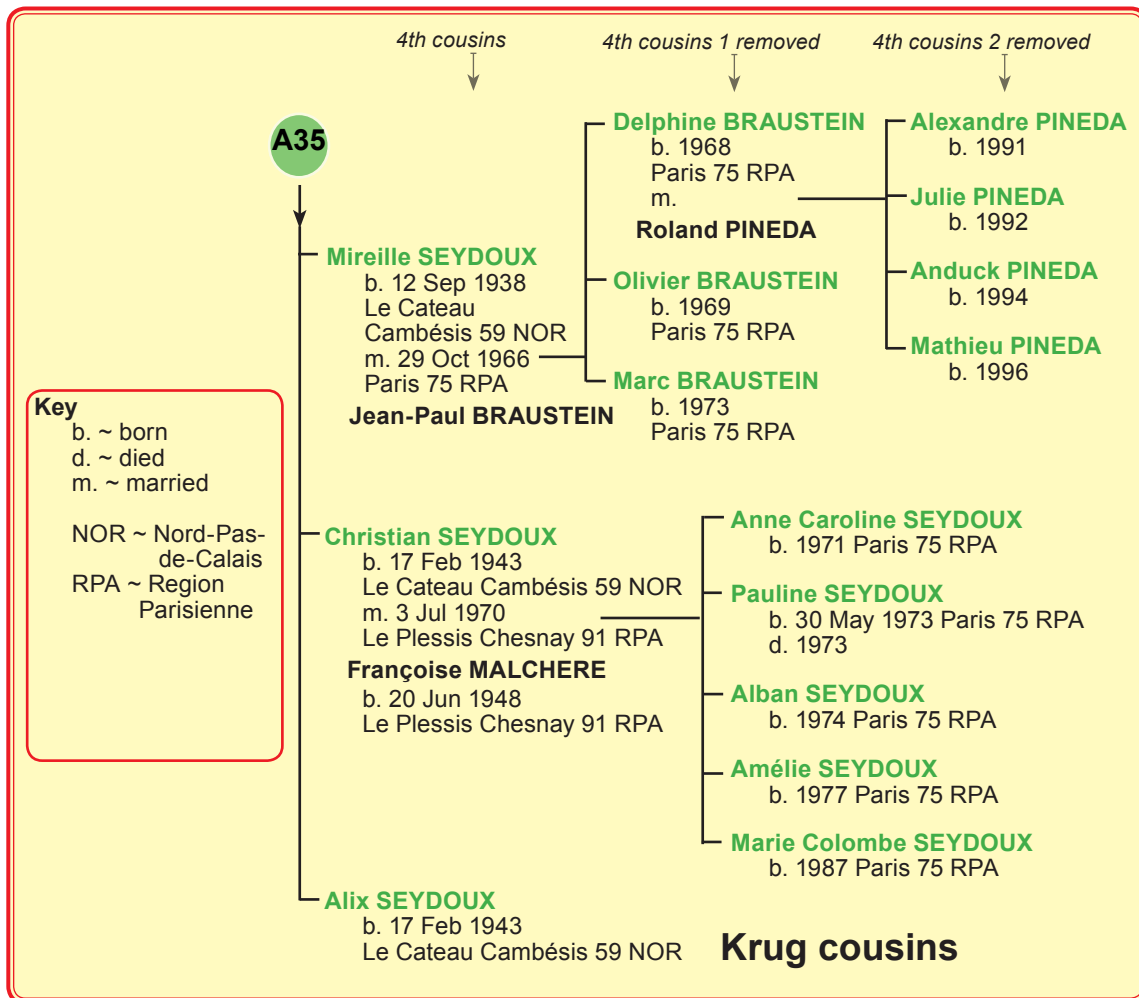

Krug cousins