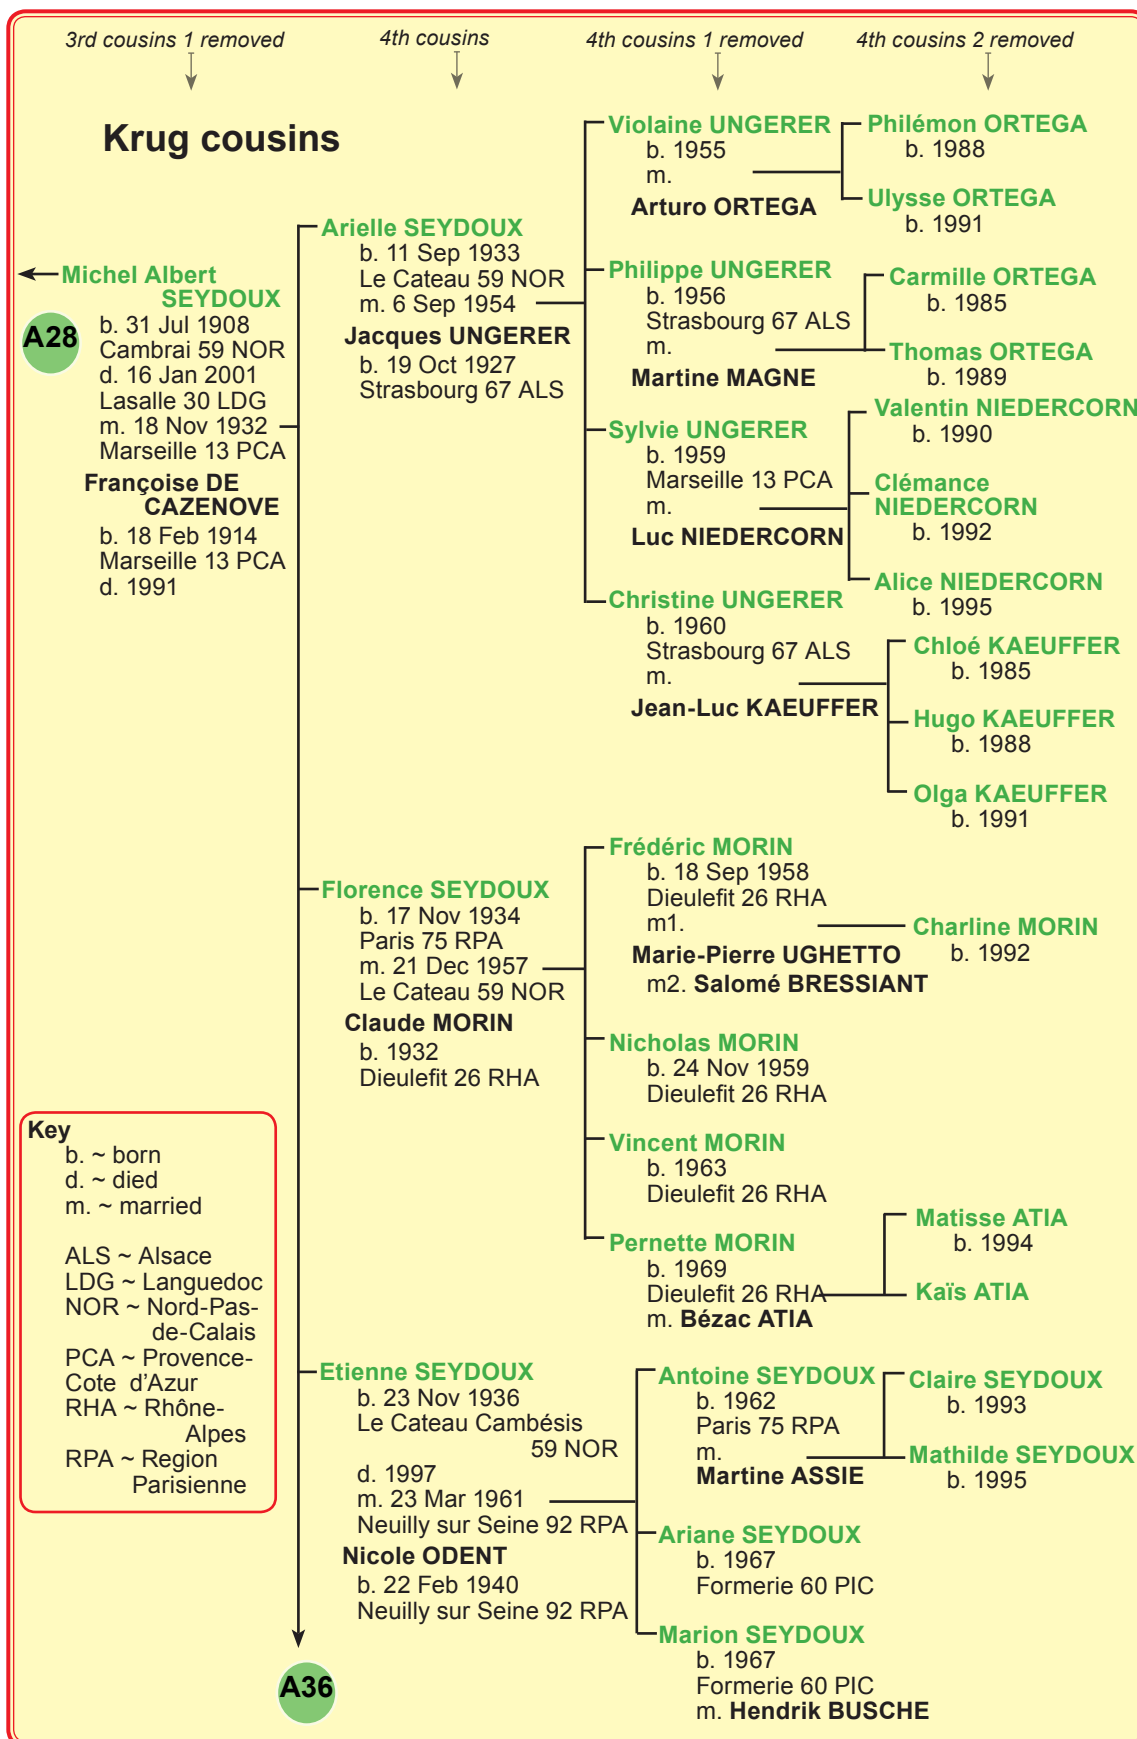

Krug cousins