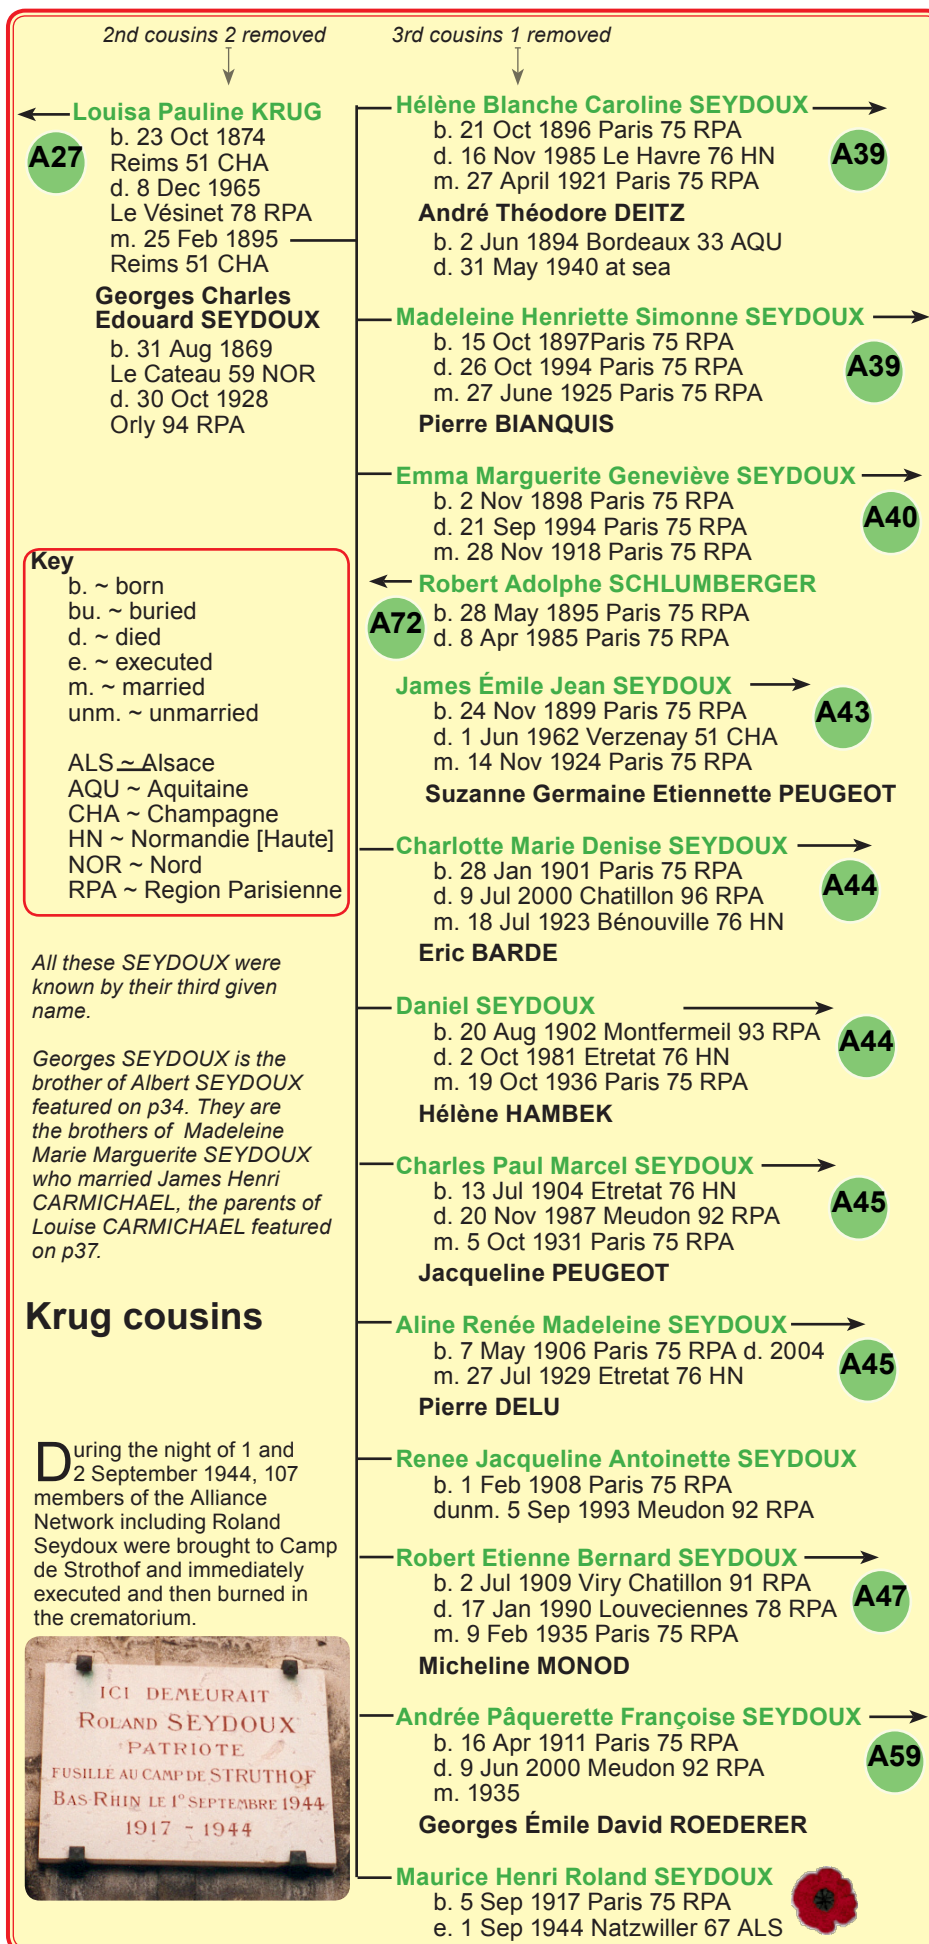

Krug cousins