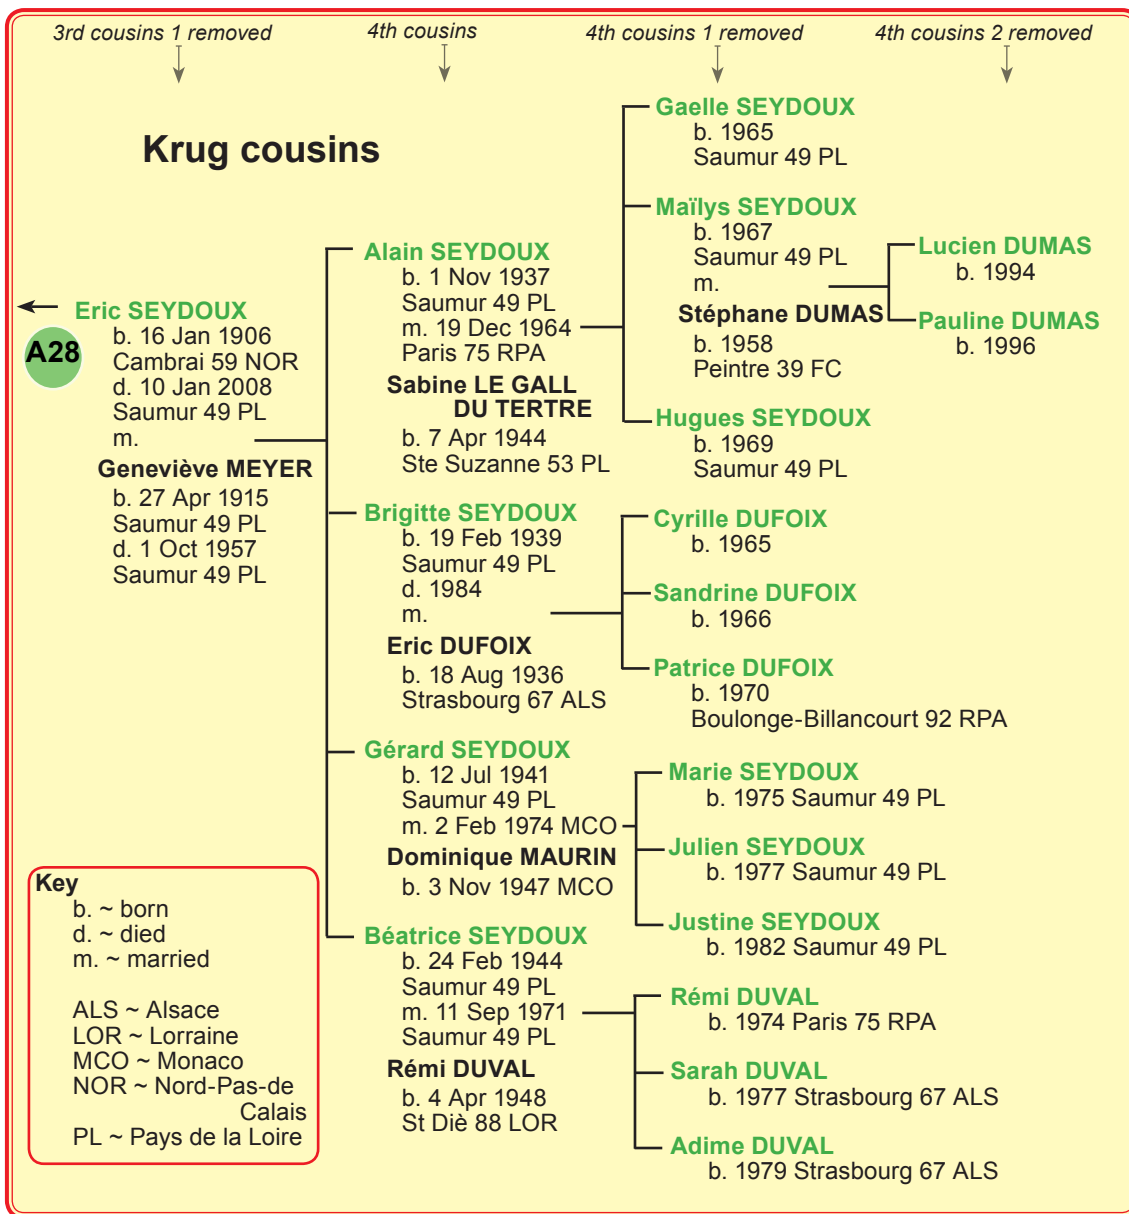

Krug cousins